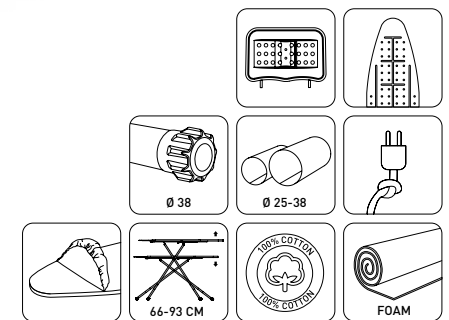

## 18315

- Automatic height adjustment from 66 to 93 cm
- Completely electrostatic stainless paint
- 38x118 cm monoblock top ironing surface
  - Colored, bright, cotton cover
- Using high quality foam under fabric
- Special iron rest with non-flammable silicon iron support bar
- Electric cable and plug certified by CE
- Plastic foot caps that prevent slipping
  - Warranty 2 years